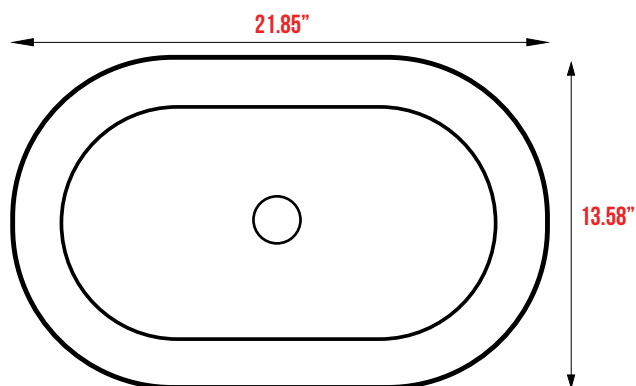

Sutherland White Ceramic Oval Vessel Bathroom Sink
with Pop Up Drain

FEATURES

Nonporous glossy surface, easy to clean, and highly durable.

Contemporary, timeless design, simplistic and elegant compatible with all bathroom settings

Above-counter installation for open countertop and clean look

Polished Chrome finished Pop up Drain included.

Predrilled Standard 1 3/4 for the drain.

	Height	Depth	Width
inches	5.51"	21.85"	13.58"
mm	139.95	554.99	344.93